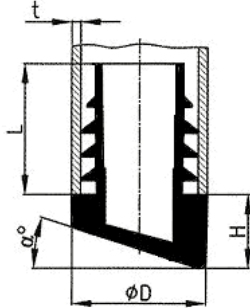

**BM-WROS - Angled glides for round tubes**

Details:

- **Material: LDPE**
- **Colour: black**

Part No.	$\alpha$	D	H	L	t
	[°]	[mm]			
BM-WROS-20-15-15	15	20	10.0	20	1.5-2