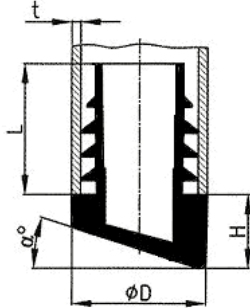

BM-WROS - Angled glides for round tubes

Details:

- **Material: LDPE**
- **Colour: black**

Part No.	α	D	H	L	t
	[°]	[mm]			
BM-WROS-20-20-09	9	20	7.0	20	2-2.5