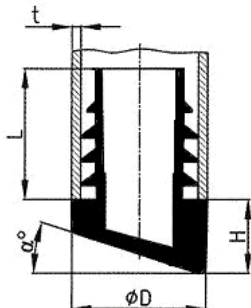

BM-WROS - Angled glides for round tubes

Details:

- **Material: LDPE**
- **Colour: black**

Part No.	α	D	H	L	t
	[°]	[mm]			
BM-WROS-19-20-21	21	19	11.0	20	2-2.5