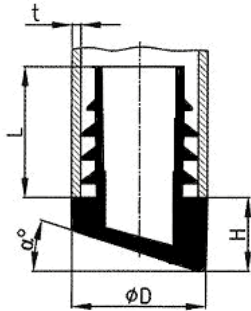

BM-WROS - Angled glides for round tubes

Details:

- **Material: LDPE**
- **Colour: black**

Part No.	α	D	H	L	t
	[°]	[mm]			
BM-WROS-16-20-15	15	16	7.9	20	2-2.5