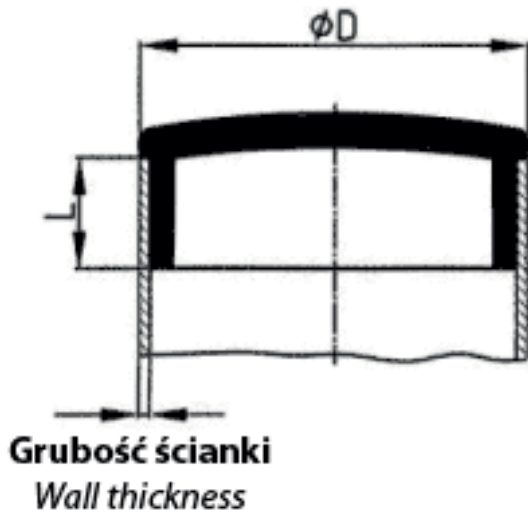

BM-WOABS - Round inserts in black ABS

Details:

- **Material: ABS**
- **Colour: black**

Part No.	D	L	Tube wall thickness
	[mm]		
BM-WOABS-60-15	60	11.0	1.5