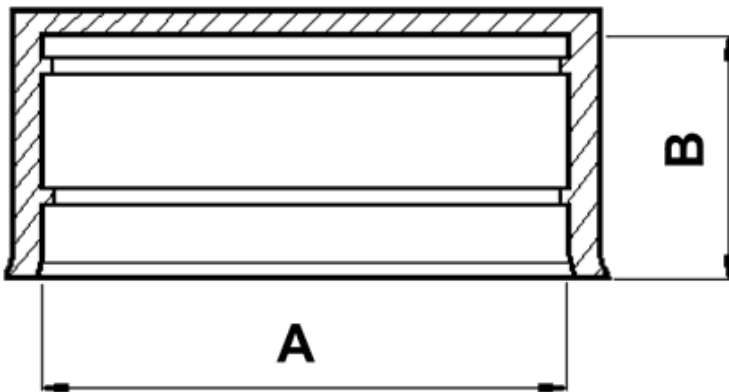

FP-3892 - Round pipe end caps

Details:

- **Material: LDPE**
- **Color: natural**
- Working temperature: -30°C do +60°C

Part No.	A	B	Pipe	Standard pack
	[mm]			[pcs]
3945EA00	Ø65.0	28.0		500