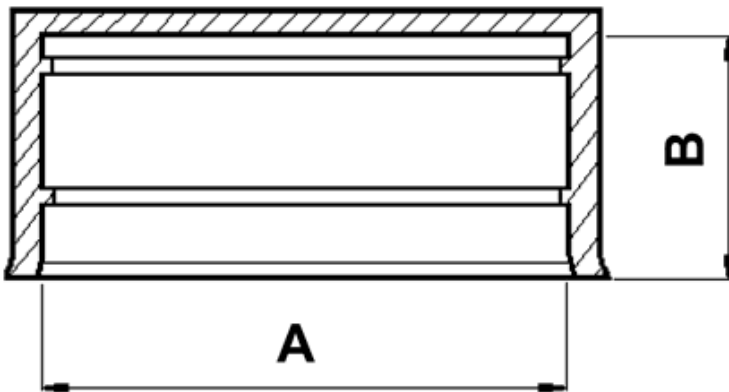

FP-3892 - Round pipe end caps

Details:

- **Material: LDPE**
- **Color: natural**
- Working temperature: -30°C do +60°C

Part No.	A	B	Pipe	Standard pack
	[mm]			[pcs]
3944EA00	Ø63.5	28.0		600