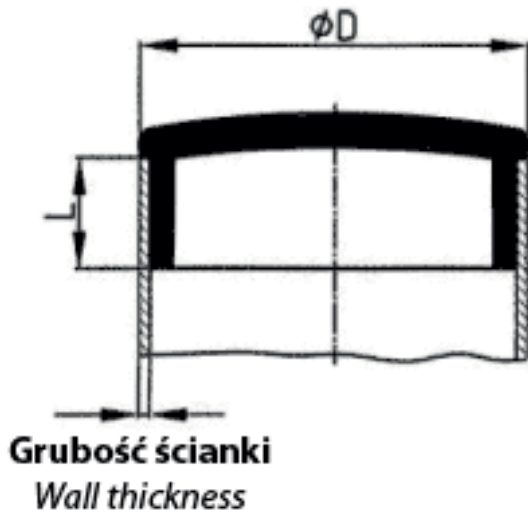

BM-WOABS - Round inserts in black ABS

Details:

- **Material: ABS**
- **Colour: black**

Part No.	D	L	Tube wall thickness
	[mm]		
BM-WOABS-20-12	20	4.5	1.2