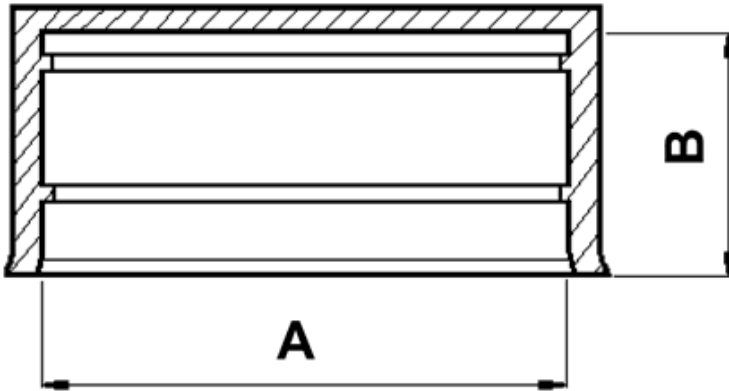

FP-3892 - Round pipe end caps

Details:

- **Material: LDPE**
- **Color: natural**
- Working temperature: -30°C do +60°C

Part No.	A	B	Pipe	Standard pack
	[mm]			[pcs]
3941EA00	Ø57.0	30.0		1000