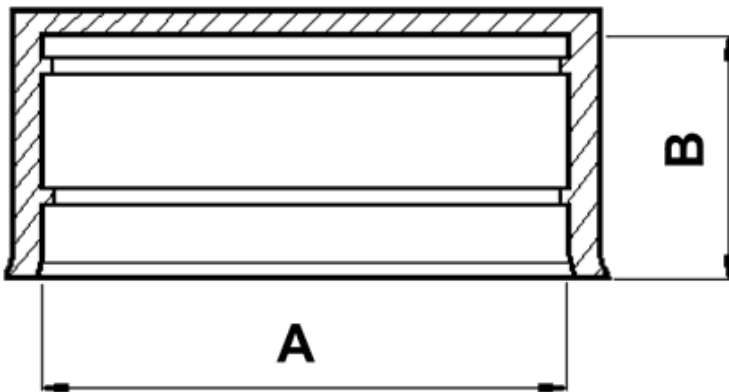

FP-3892 - Round pipe end caps

Details:

- **Material: LDPE**
- **Color: natural**
- Working temperature: -30°C do +60°C

Part No.	A	B	Pipe	Standard pack
	[mm]			[pcs]
3934EA00	Ø47.5	25.0		1000