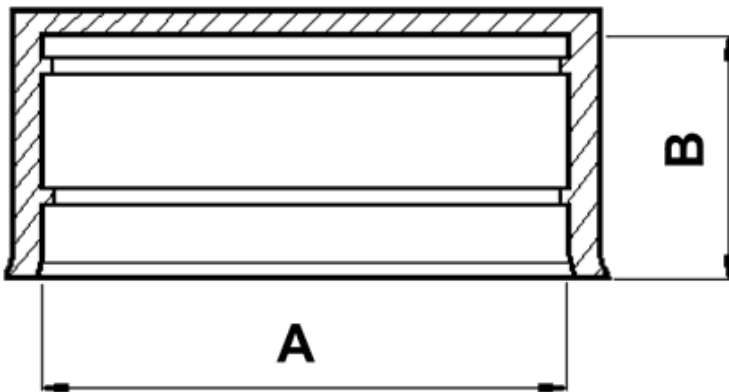

FP-3892 - Round pipe end caps

Details:

- **Material: LDPE**
- **Color: natural**
- Working temperature: -30°C do +60°C

Part No.	A	B	Pipe	Standard pack
	[mm]			[pcs]
3933EA00	Ø45.4	21.2		1250