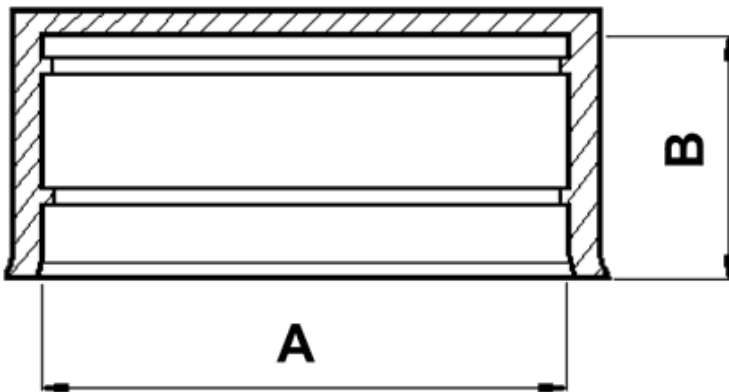

FP-3892 - Round pipe end caps

Details:

- **Material: LDPE**
- **Color: natural**
- Working temperature: -30°C do +60°C

Part No.	A	B	Pipe	Standard pack
	[mm]			[pcs]
3932EA00	Ø44.5	21.2		1000