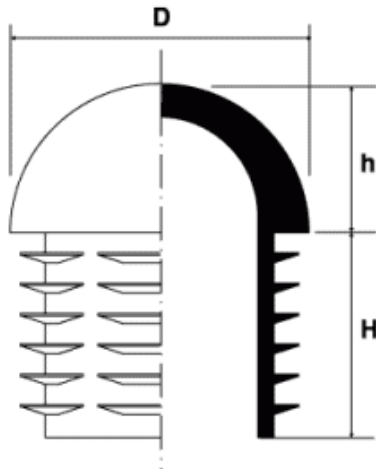

BM-WSL - Domed round inserts

Details:

- **Material: LDPE**
- **Colour: black**

Part No.	D	Pipe wall thickness	H	h
	[mm]			
BM-WSL-220-10	22	1 - 1.5	15.5	10.5