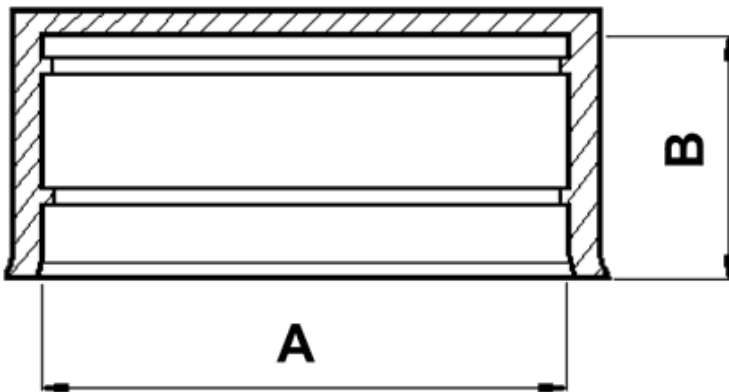

FP-3892 - Round pipe end caps

Details:

- **Material: LDPE**
- **Color: natural**
- Working temperature: -30°C do +60°C

Part No.	A	B	Pipe	Standard pack
	[mm]			[pcs]
3921EA00	Ø26.9	25.0	3/4"	4000