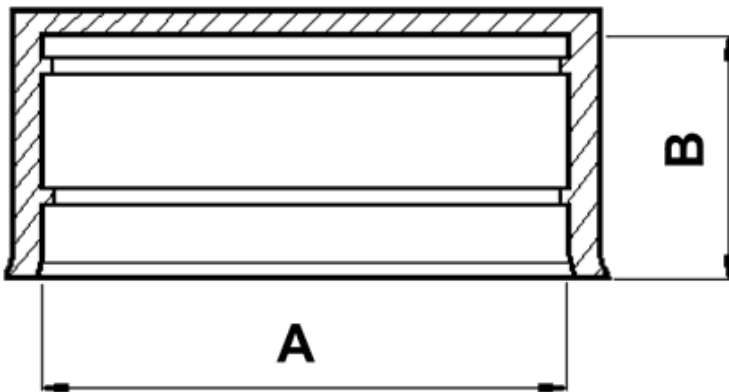

FP-3892 - Round pipe end caps

Details:

- **Material: LDPE**
- **Color: natural**
- Working temperature: -30°C do +60°C

Part No.	A	B	Pipe	Standard pack
	[mm]			[pcs]
3905EA00	Ø14.0	16.7		3000