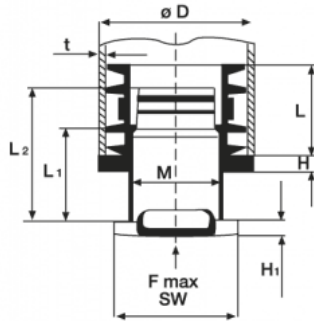

**BM-RWR - Adjustable feet for round tubes**

Details:

- **Material: Nylon 6**
- **Colour: black**

Part No.	D	Max. load	H	H <sub>1</sub>	L	L <sub>1</sub>	L <sub>2</sub>	Thread M	SW	t
	[mm]	[kg]	[mm]						[mm]	
BM-RWR-35-20	35	300	5	5	29.3	20.0	29.5	M22	28	1.5 - 2.0