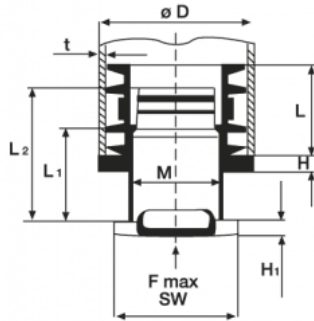

**BM-RWR - Adjustable feet for round tubes**

Details:

- **Material: Nylon 6**
- **Colour: black**

Part No.	D	Max. load	H	H <sub>1</sub>	L	L <sub>1</sub>	L <sub>2</sub>	Thread M	SW	t
	[mm]	[kg]	[mm]						[mm]	
BM-RWR-32-20	32	300	5	5	19.7	20.0	29.5	M22	28	1.5 - 2.0