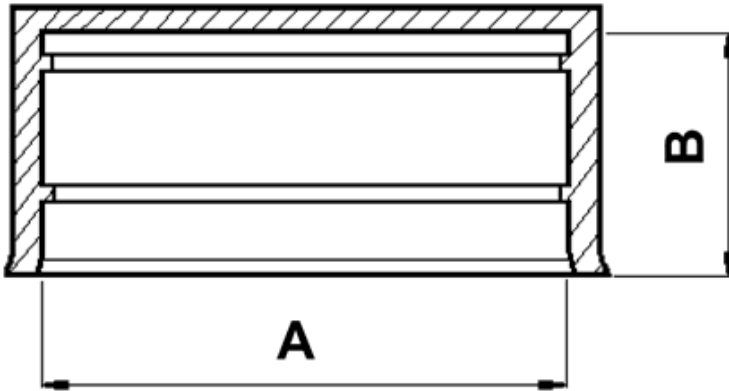

FP-3892 - Round pipe end caps

Details:

- **Material: LDPE**
- **Color: natural**
- Working temperature: -30°C do +60°C

Part No.	A	B	Pipe	Standard pack
	[mm]			[pcs]
3899EA00	Ø10.0	18.8	1/8"	5000