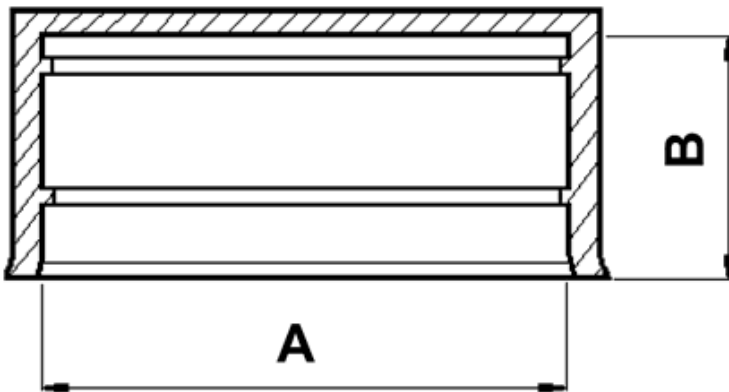

FP-3892 - Round pipe end caps

Details:

- **Material: LDPE**
- **Color: natural**
- Working temperature: -30°C do +60°C

Part No.	A	B	Pipe	Standard pack
	[mm]			[pcs]
3896EA00	Ø7.0	18.5		5000