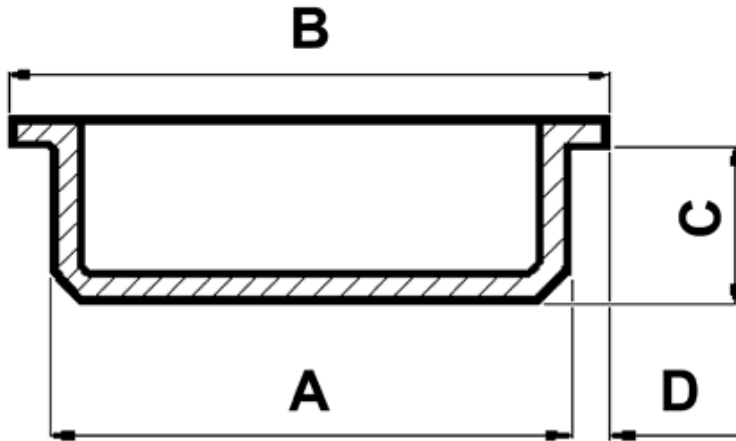

FP-3790 - Round pipe end plugs

Details:

- **Material: LDPE**
- **Color: natural**
- Working temperature: -30°C do +60°C

Part No.	ØA	ØB	C	D	Standard pack
	[mm]				[pcs]
5273EA00	130.0	134.0	13.5	2.0	250