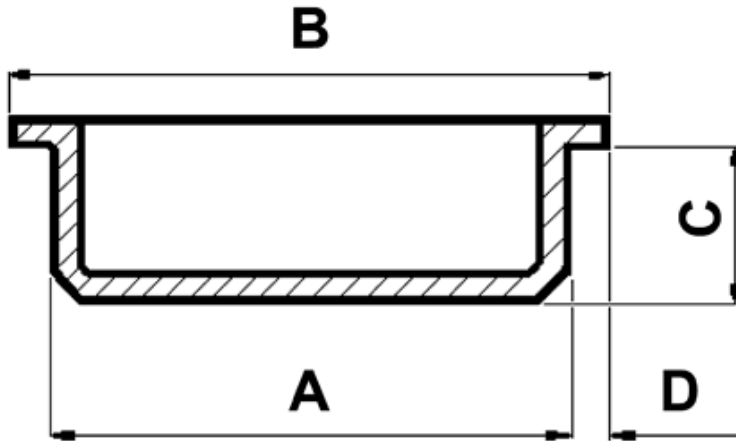

FP-3790 - Round pipe end plugs

Details:

- **Material: LDPE**
- **Color: natural**
- Working temperature: -30°C do +60°C

Part No.	ØA	ØB	C	D	Standard pack
	[mm]				[pcs]
5267EA00	108.0	111.5	10.5	1.8	400