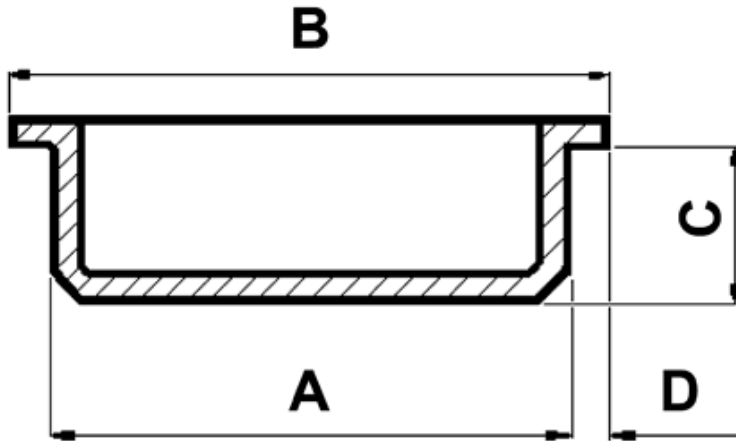

FP-3790 - Round pipe end plugs

Details:

- **Material: LDPE**
- **Color: natural**
- Working temperature: -30°C do +60°C

Part No.	ØA	ØB	C	D	Standard pack
	[mm]				[pcs]
5254EA00	94.0	97.0	9.5	1.5	600