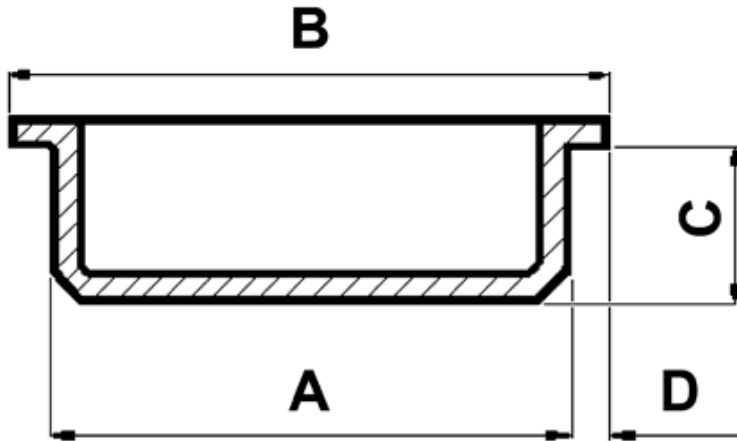

FP-3790 - Round pipe end plugs

Details:

- **Material: LDPE**
- **Color: natural**
- Working temperature: -30°C do +60°C

Part No.	ØA	ØB	C	D	Standard pack
	[mm]				[pcs]
5249EA00	89.0	92.5	9.5	1.8	625