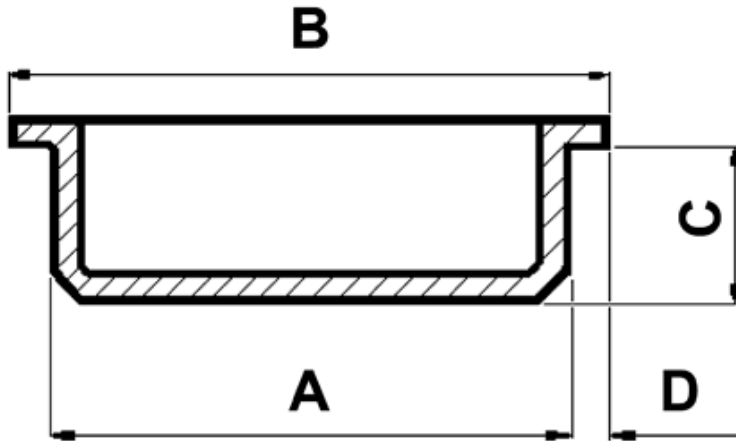

FP-3790 - Round pipe end plugs

Details:

- **Material: LDPE**
- **Color: natural**
- Working temperature: -30°C do +60°C

Part No.	ØA	ØB	C	D	Standard pack
	[mm]				[pcs]
3888EA00	86.5	89.0	10.0	1.3	650