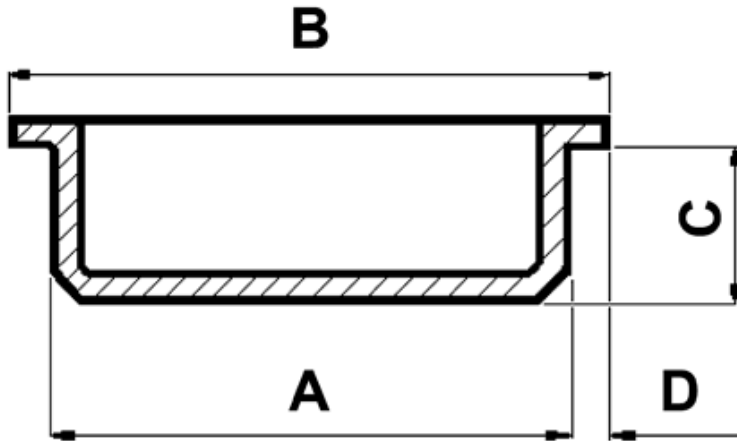

FP-3790 - Round pipe end plugs

Details:

- **Material: LDPE**
- **Color: natural**
- Working temperature: -30°C do +60°C

Part No.	ØA	ØB	C	D	Standard pack
	[mm]				[pcs]
3887EA00	86.0	92.0	9.5	3.0	650