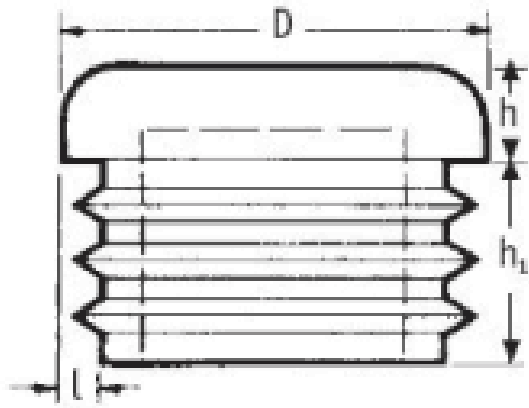

O-WRO-B/O-WRO-M - Standard Round Ribbed Inserts

Details:

- **Material: LDPE**
- **Color: black, white, mid grey, light grey**
- Ribbed for easy assembly and secure fitting
- Provide protection from sharp tube edges

Part No.	D	D	h	h ₁	l	l (moduł)	Color	Finish	Standard pack
	[mm]	[inch]	[mm]						[pcs]
O-WRO-0420-M-608-WH	42.0	-	5.0	11.5	1.0-3.0	-	white	eroded	1000