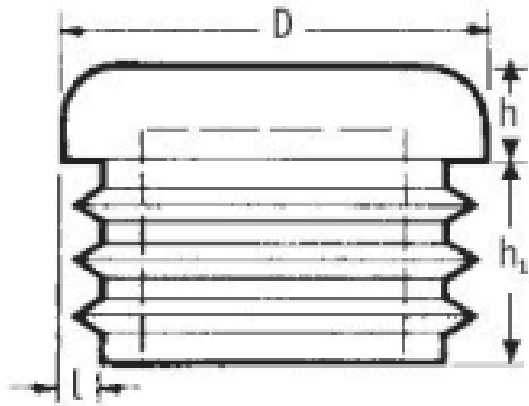

O-WRO-B/O-WRO-M - Standard Round Ribbed Inserts

Details:

- **Material: LDPE**
- **Color: black, white, mid grey, light grey**
- Ribbed for easy assembly and secure fitting
- Provide protection from sharp tube edges

Part No.	D	D	h	h <sub>1</sub>	l	l (moduł)	Color	Finish	Standard pack
	[mm]	[inch]	[mm]						[pcs]
O-WRO-0400-B-127-GR	40.0	-	5.0	11.5	1.0-3.0	-	mid grey	polished	1000