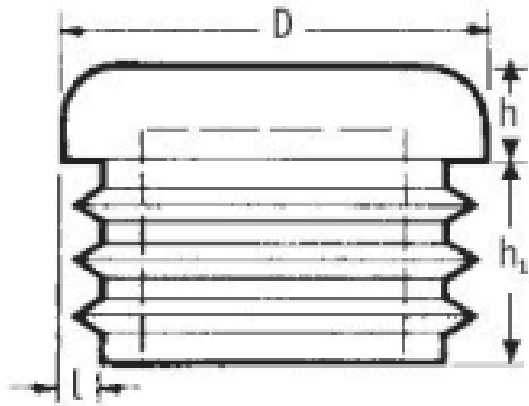

O-WRO-B/O-WRO-M - Standard Round Ribbed Inserts

Details:

- **Material: LDPE**
- **Color: black, white, mid grey, light grey**
- Ribbed for easy assembly and secure fitting
- Provide protection from sharp tube edges

Part No.	D	D	h	h ₁	l	l (moduł)	Color	Finish	Standard pack
	[mm]	[inch]	[mm]						[pcs]
O-WRO-0380-M-003-GR	38.0	-	5.0	12.0	1.5-3.5	8-12	mid grey	eroded	50