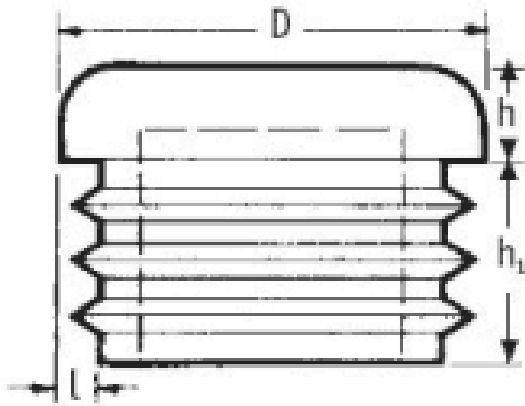

O-WRO-B/O-WRO-M - Standard Round Ribbed Inserts

Details:

- **Material: LDPE**
- **Color: black, white, mid grey, light grey**
- Ribbed for easy assembly and secure fitting
- Provide protection from sharp tube edges

Part No.	D	D	h	h ₁	l	l (modul)	Color	Finish	Standard pack
	[mm]	[inch]	[mm]						[pcs]
O-WRO-0350-M-003-GR	35.0	-	5.0	12.0	1.0-2.5	-	mid grey	eroded	50