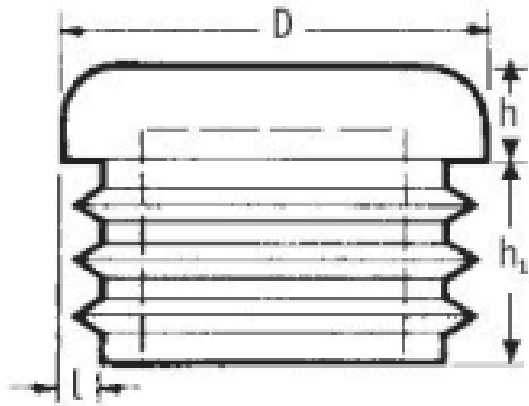

**O-WRO-B/O-WRO-M - Standard Round Ribbed Inserts**

Details:

- **Material: LDPE**
- **Color: black, white, mid grey, light grey**
- Ribbed for easy assembly and secure fitting
- Provide protection from sharp tube edges

Part No.	D	D	h	h <sub>1</sub>	l	l (moduł)	Color	Finish	Standard pack
	[mm]	[inch]	[mm]						[pcs]
O-WRO-0350-B-720-GR2	35.0	-	5.0	11.5	1.0-3.0	-	dark grey	polished	1500