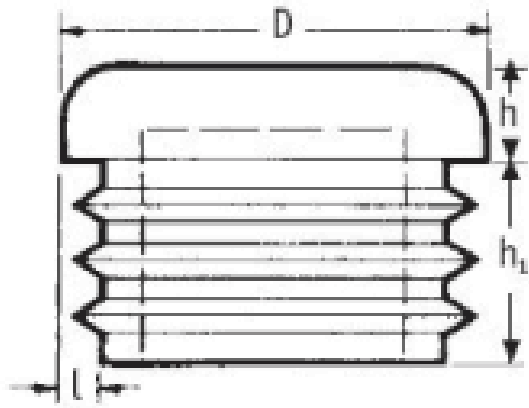

O-WRO-B/O-WRO-M - Standard Round Ribbed Inserts

Details:

- **Material: LDPE**
- **Color: black, white, mid grey, light grey**
- Ribbed for easy assembly and secure fitting
- Provide protection from sharp tube edges

Part No.	D	D	h	h <sub>1</sub>	l	l (moduł)	Color	Finish	Standard pack
	[mm]	[inch]	[mm]						[pcs]
O-WRO-0350-M-606-WH	35.0	-	5.0	11.5	1.0-3.0	-	white	eroded	1500