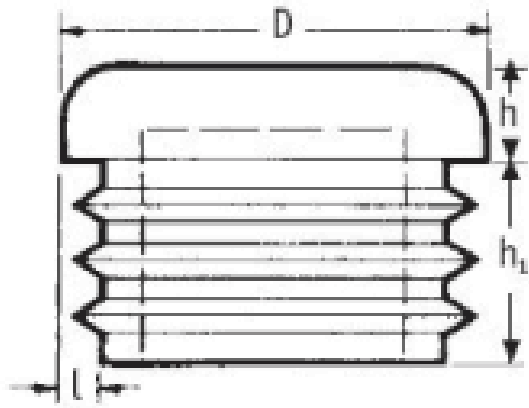

O-WRO-B/O-WRO-M - Standard Round Ribbed Inserts

Details:

- **Material: LDPE**
- **Color: black, white, mid grey, light grey**
- Ribbed for easy assembly and secure fitting
- Provide protection from sharp tube edges

Part No.	D	D	h	h ₁	l	l (moduł)	Color	Finish	Standard pack
	[mm]	[inch]	[mm]						[pcs]
O-WRO-0350-B-492-BLK	35.0	-	5.0	11.5	1.0-3.0	-	black	polished	1500