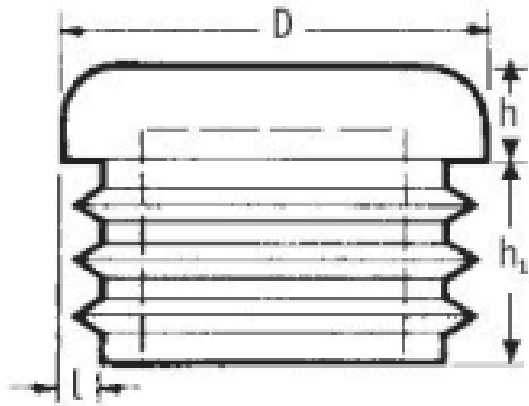

O-WRO-B/O-WRO-M - Standard Round Ribbed Inserts

Details:

- **Material: LDPE**
- **Color: black, white, mid grey, light grey**
- Ribbed for easy assembly and secure fitting
- Provide protection from sharp tube edges

| Part No. | D | D | h | h ₁ | l | l (moduł) | Color | Finish | Standard pack |
|---------------------|------|--------|------|----------------|---------|--------------|-------|--------|---------------|
| | [mm] | [inch] | [mm] | | | | | | [pcs] |
| O-WRO-0270-M-303-WH | 27.0 | - | 5.0 | 12.0 | 1.0-3.0 | - | white | eroded | 100 |