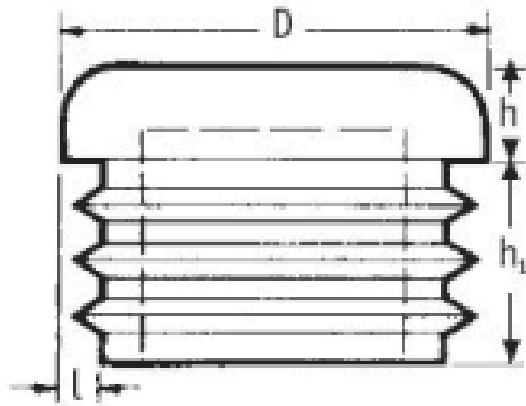

**O-WRO-B/O-WRO-M - Standard Round Ribbed Inserts**

Details:

- **Material: LDPE**
- **Color: black, white, mid grey, light grey**
- Ribbed for easy assembly and secure fitting
- Provide protection from sharp tube edges

Part No.	D	D	h	h <sub>1</sub>	l	l (moduł)	Color	Finish	Standard pack
	[mm]	[inch]	[mm]						[pcs]
O-WRO-0250-M-179-GR2	25.0	-	5.0	11.5	1.0-3.0	-	dark grey	eroded	1000