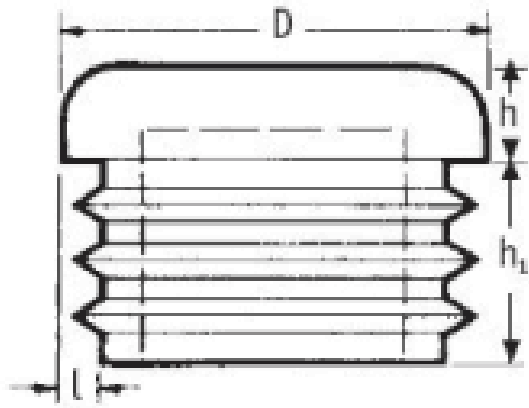

O-WRO-B/O-WRO-M - Standard Round Ribbed Inserts

Details:

- **Material: LDPE**
- **Color: black, white, mid grey, light grey**
- Ribbed for easy assembly and secure fitting
- Provide protection from sharp tube edges

Part No.	D	D	h	h ₁	l	l (moduł)	Color	Finish	Standard pack
	[mm]	[inch]	[mm]						[pcs]
O-WRO-0250-M-099-WH	25.0	-	5.0	11.5	1.0-3.0	-	white	eroded	1000