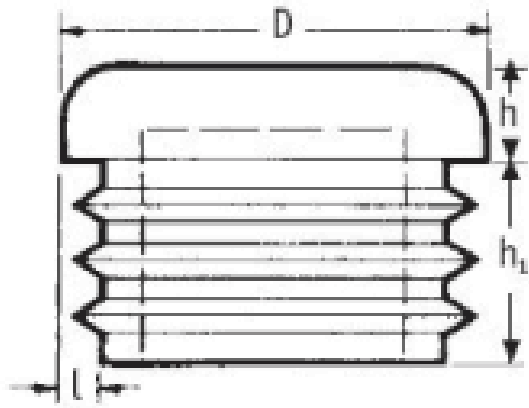

O-WRO-B/O-WRO-M - Standard Round Ribbed Inserts

Details:

- **Material: LDPE**
- **Color: black, white, mid grey, light grey**
- Ribbed for easy assembly and secure fitting
- Provide protection from sharp tube edges

Part No.	D	D	h	h <sub>1</sub>	l	l (moduł)	Color	Finish	Standard pack
	[mm]	[inch]	[mm]						[pcs]
O-WRO-0220-M-903-BLK	22.0	-	5.0	12.0	1.0-3.0	-	black	eroded	100