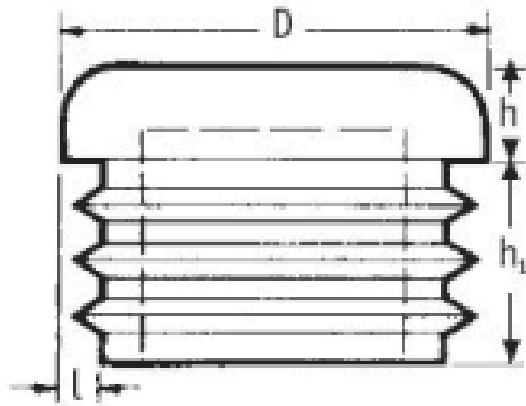

**O-WRO-B/O-WRO-M - Standard Round Ribbed Inserts**

Details:

- **Material: LDPE**
- **Color: black, white, mid grey, light grey**
- Ribbed for easy assembly and secure fitting
- Provide protection from sharp tube edges

Part No.	D	D	h	h <sub>1</sub>	l	l (moduł)	Color	Finish	Standard pack
	[mm]	[inch]	[mm]						[pcs]
O-WRO-0200-B-117-GR	20.0	-	5.0	11.5	0.8-2.0	-	mid grey	polished	1500