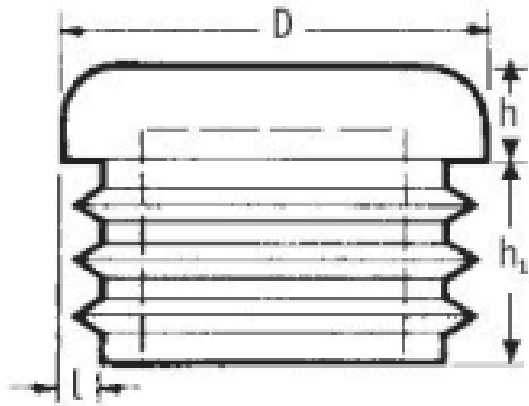

O-WRO-B/O-WRO-M - Standard Round Ribbed Inserts

Details:

- **Material: LDPE**
- **Color: black, white, mid grey, light grey**
- Ribbed for easy assembly and secure fitting
- Provide protection from sharp tube edges

Part No.	D	D	h	h <sub>1</sub>	l	l (moduł)	Color	Finish	Standard pack
	[mm]	[inch]	[mm]						[pcs]
O-WRO-0190-M-176-GR2	19.0	3/4	5.0	11.5	0.8-2.0	12-20	dark grey	eroded	1500