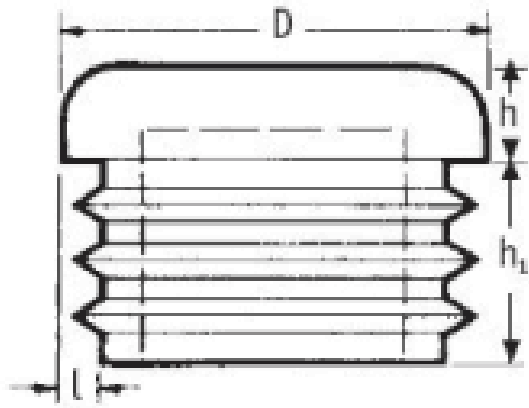

O-WRO-B/O-WRO-M - Standard Round Ribbed Inserts

Details:

- **Material: LDPE**
- **Color: black, white, mid grey, light grey**
- Ribbed for easy assembly and secure fitting
- Provide protection from sharp tube edges

Part No.	D	D	h	h <sub>1</sub>	l	l (moduł)	Color	Finish	Standard pack
	[mm]	[inch]	[mm]						[pcs]
O-WRO-0190-M-136-GR	19.0	3/4	5.0	11.5	0.8-2.0	12-20	mid grey	eroded	1500