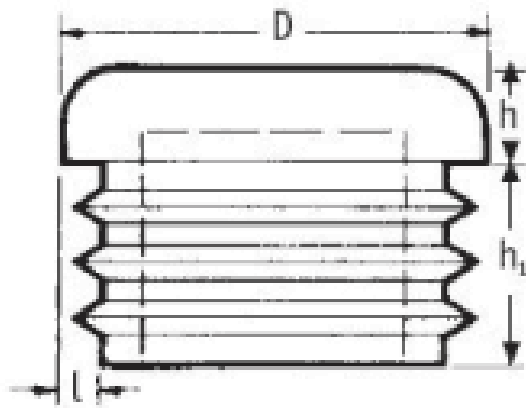

O-WRO-B/O-WRO-M - Standard Round Ribbed Inserts

Details:

- **Material: LDPE**
- **Color: black, white, mid grey, light grey**
- Ribbed for easy assembly and secure fitting
- Provide protection from sharp tube edges

Part No.	D	D	h	h ₁	l	l (moduł)	Color	Finish	Standard pack
	[mm]	[inch]	[mm]						[pcs]
O-WRO-0190-M-056-BLK	19.0	3/4	5.0	11.5	0.8-2.0	12-20	black	eroded	1500