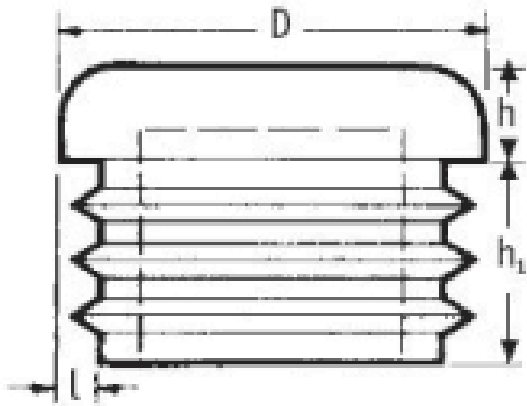

O-WRO-B/O-WRO-M - Standard Round Ribbed Inserts

Details:

- **Material: LDPE**
- **Color: black, white, mid grey, light grey**
- Ribbed for easy assembly and secure fitting
- Provide protection from sharp tube edges

Part No.	D	D	h	h ₁	l	l (moduł)	Color	Finish	Standard pack
	[mm]	[inch]	[mm]						[pcs]
O-WRO-0127-M-153-GR2	12.7	1/2	4.0	11.5	0.8-2.0	12-20	dark grey	eroded	2500