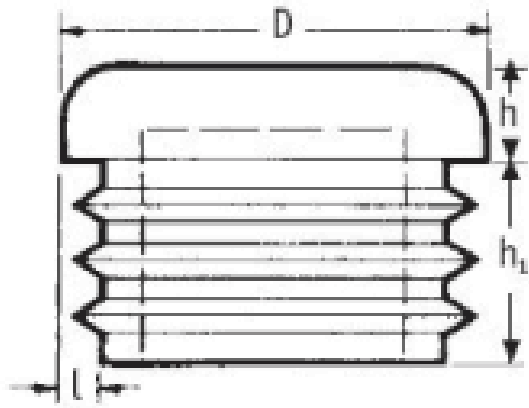

O-WRO-B/O-WRO-M - Standard Round Ribbed Inserts

Details:

- **Material: LDPE**
- **Color: black, white, mid grey, light grey**
- Ribbed for easy assembly and secure fitting
- Provide protection from sharp tube edges

Part No.	D	D	h	h <sub>1</sub>	l	l (moduł)	Color	Finish	Standard pack
	[mm]	[inch]	[mm]						[pcs]
O-WRO-0120-M-528-BLK	12.0	-	3.5	11.5	0.8-2.0	-	black	eroded	2500