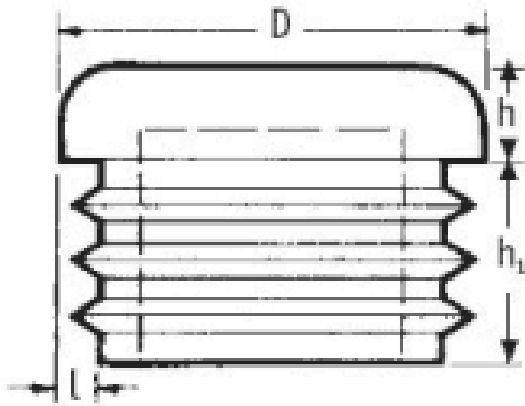

**O-WRO-B/O-WRO-M - Standard Round Ribbed Inserts**

Details:

- **Material: LDPE**
- **Color: black, white, mid grey, light grey**
- Ribbed for easy assembly and secure fitting
- Provide protection from sharp tube edges

Part No.	D	D	h	h <sub>1</sub>	l	l (moduł)	Color	Finish	Standard pack
	[mm]	[inch]	[mm]						[pcs]
O-WRO-0100-B-717-GR2	10.0	-	3.5	11.5	0.8-2.0	-	dark grey	polished	2500