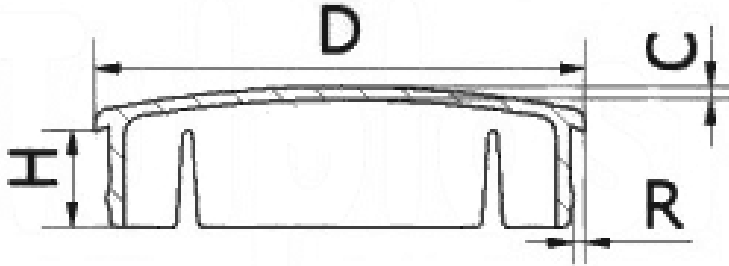

**T-WOMET - Metallized round tube insert**

Details:

- **Cap metallized and chrome plated**
- **High gloss**
- **Ribless structure allows fast and rigid mounting**
- **Available for various wall thickness**
- **Standard pack: 100 pcs.**

Part No	D	R Grubość ścianki	H	C
	[mm]			
T-WOMET-50-15	50	1.5	12.71	3.5