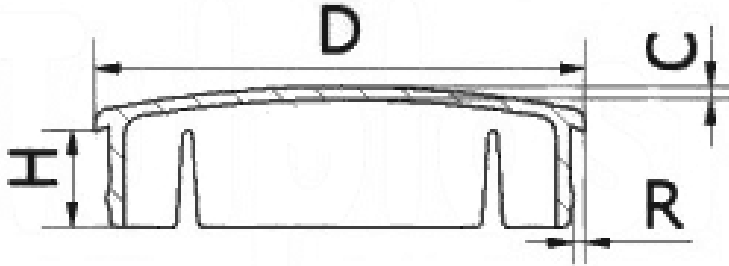

T-WOMET - Metallized round tube insert

Details:

- **Cap metallized and chrome plated**
- **High gloss**
- **Ribless structure allows fast and rigid mounting**
- **Available for various wall thickness**
- **Standard pack: 100 pcs.**

Part No	D	R Grubość ścianki	H	C
	[mm]			
T-WOMET-40-12	40	1.2	12.70	3.5