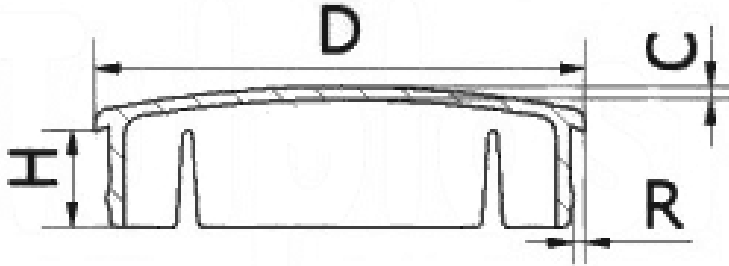

T-WOMET - Metallized round tube insert

Details:

- **Cap metallized and chrome plated**
- **High gloss**
- **Ribless structure allows fast and rigid mounting**
- **Available for various wall thickness**
- **Standard pack: 100 pcs.**

Part No	D	R Grubość ścianki	H	C
	[mm]			
T-WOMET-32-15	32	1.5	11.50	3.5