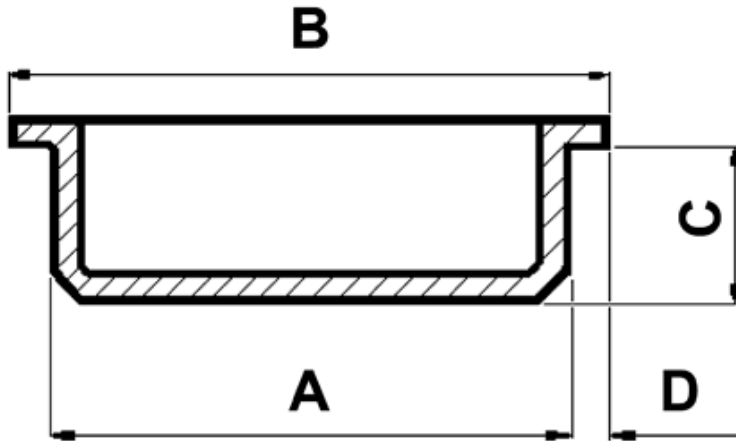

FP-3790 - Round pipe end plugs

Details:

- **Material: LDPE**
- **Color: natural**
- Working temperature: -30°C do +60°C

| Part No. | ØA   | ØB   | C    | D   | Standard pack |
|----------|------|------|------|-----|---------------|
|          | [mm] |      |      |     | [pcs]         |
| 3846EA00 | 51.0 | 56.0 | 11.0 | 2.5 | 1750          |