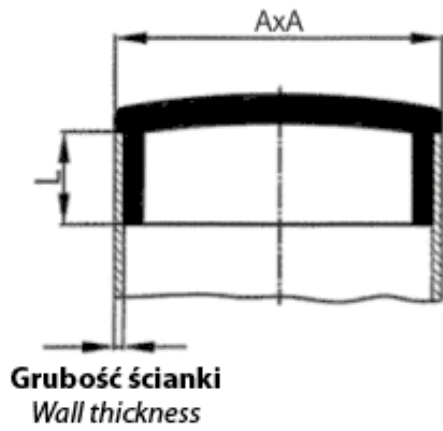

BM-WKBCR - Square dark chrome tube inserts

Details:

- **Material: ABS**
- **Colour: dark chrome**

Part No.	Kod prod.	A x A	L	Tube wall thickness
		[mm]		
BM-WKBCR-20-010	20 x 20	7.0	1.0	