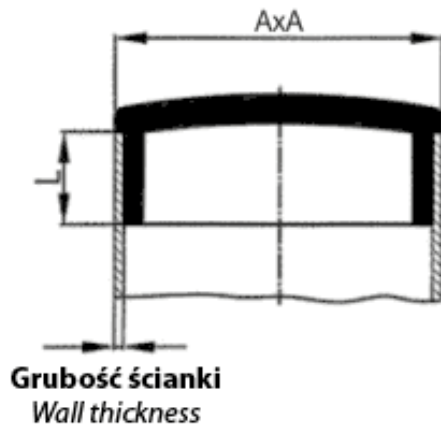

BM-WKBCR - Square dark chrome tube inserts

Details:

- **Material: ABS**
- **Colour: dark chrome**

Part No.	Kod prod.	A x A	L	Tube wall thickness
		[mm]		
BM-WKBCR-20-010	20 x 20	7.0	1.0	