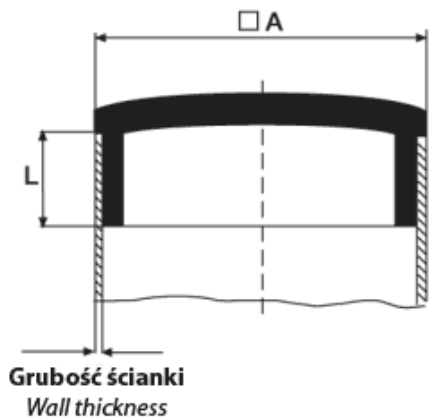

**BM-WKABSCR - Gloss chromium plated inserts for square tubes**

Details:

- **Material: ABS**
- **Colour: chrome**

Part No.	A x A	L	Pipe wall thickness
	[mm]		
BM-WKABSCR-50-30	50 x 50	11.0	3.0