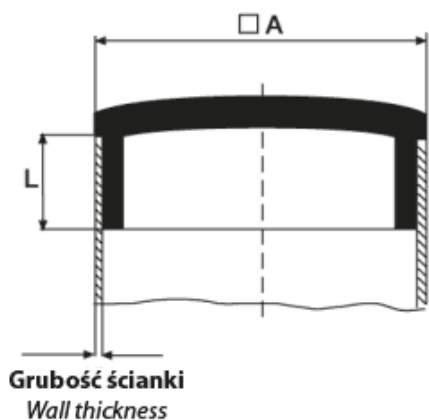

BM-WKABSCR - Gloss chromium plated inserts for square tubes

Details:

- **Material: ABS**
- **Colour: chrome**

Part No.	A x A	L	Pipe wall thickness
	[mm]		
BM-WKABSCR-30-12	30 x 30	10.0	1.2